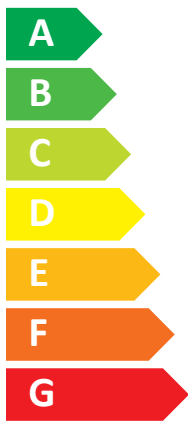

# ENERG

енергия · ενεργεια

Ochsner

AIR 109 C T200 BASIC  
VX

**A<sup>+</sup>**

**B**

Two icons showing sound power level: a speaker icon with sound waves and a house icon with sound waves. Below the speaker icon is the text "0 dB". Below the house icon is the text "60 dB".

Legend for power consumption in kW, shown as three colored squares: dark blue for 5 kW, medium blue for 3 kW, and light blue for 2 kW.

Icon representing energy saving, featuring a clock face and a stack of coins with an arrow pointing down towards them.