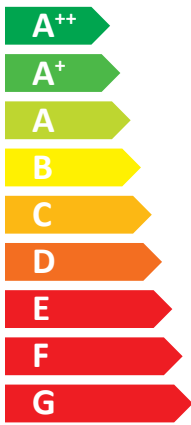

# ENERG

енергия · ενεργεια

Ochsner

AIR 211 C T200 BASIC  
VX

**A<sup>+</sup>**

**B**

Two icons showing sound power level: a speaker icon with a house above it labeled **0 dB**, and a house icon with a speaker inside labeled **62 dB**.

Legend for power consumption: a dark blue square for **7 kW**, a medium blue square for **5 kW**, and a light blue square for **5 kW**.

Icon representing energy saving, showing a clock face and a stack of coins with an arrow pointing down.