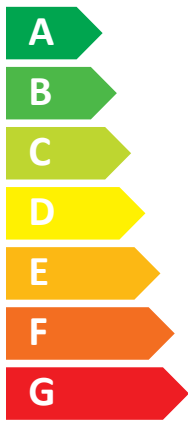

# ENERG

енергия · ενεργεια

Ochsner

AIR 211 C T200 BASIC  
VX

**A<sup>+</sup>**

**B**

Two icons showing sound power level: a speaker icon with a house above it labeled **0 dB**, and a house icon with a speaker inside labeled **62 dB**.

Legend for power consumption: a dark blue square for **7 kW**, a medium blue square for **5 kW**, and a light blue square for **5 kW**.

Icon representing energy saving, showing a clock face and a stack of coins with an arrow pointing down.